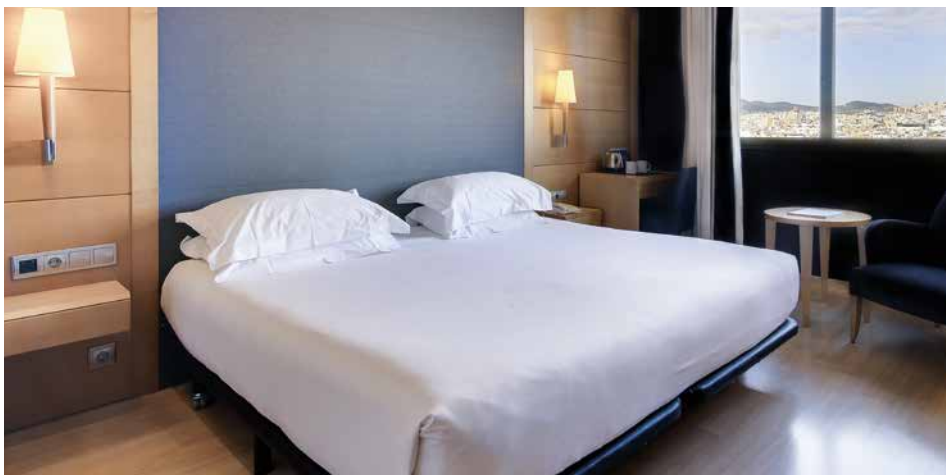

HOTEL BARCELONA UNIVERSAL

Avda. Paral·lel, 76 - 80 · 08001 Barcelona
TEL. (+34) 93 567 74 47
bcnuniversal@nnhotels.com
www.hotelbarcelonauniversal.com
FB TW: @HBCNUNIVERSAL / IG: @HOTELBCNUNIVERSAL

HOTEL
**BARCELONA
UNIVERSAL**

LOCATION

The Hotel Barcelona Universal is located between two historic districts of Barcelona: Poble Sec and Sant Antoni. Located on Avinguda Paral·lel, it is superbly connected to the city's main tourist attractions. La Rambla, Plaça Espanya, Passeig de Colom and the Moll de la Fusta seafront promenade are just a pleasant stroll away. In addition, the Paral·lel metro station is right in front of the hotel entrance as are several bus stops that will take you in just a few minutes to Passeig de Gràcia, the Sagrada Família or Parc Güell.

ACCOMMODATION

The hotel has 165 rooms divided into 4 categories:

Standard / Superior / Privilege / Triples

In addition you can also enjoy the Junior Suite and Skyline Junior Suite, located on the 9th floor, each featuring a large terrace and wonderful views. The rooms have wheelchair access and feature individual air conditioning, free Wi-Fi, satellite TV, Room Service, Minibar, Kettle, safe, hairdryer and bathroom amenities.

LEISURE AND RELAXATION

THE WOLF TAVERN: It offers a full breakfast buffet in the mornings and from noon it turns into a lively space where you can enjoy tapas for lunch, a mid-afternoon cocktail or a beer before dinner, all to the sound of music or while watching a major sporting event.